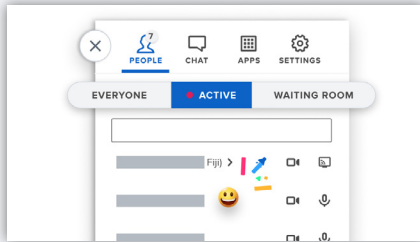

Organize layout by name, raised hand status, or meeting participation.

ENHANCED USABILITY

Participant Status

Allow meeting participants to provide status updates to easily share their availability.

Hard Mute