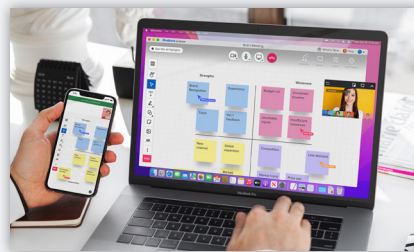

TOP FEATURES FOR HYBRID WORK

BlueJeans Meetings

The following key features make hybrid working more efficient, creative, and productive.

IMPROVED COLLABORATION

Weatherperson Mode

Immerse participants in shared content by overlaying yourself onto the presentation.

Annotate

Share your screen and “write” on it, highlighting the items you want to point out.

Collab Board

Utilize a digital canvas in-and-out of your meetings to unleash creativity.

Emoji Reactions

Boost non-verbal participation with easy-to-use meeting emojis.

Polling

Launch multiple choice poll questions to capture attendee feedback.

File Sharing

Share files in your meeting utilizing the chat box. Up to 25 MB in size.

INCREASED PRODUCTIVITY

Breakout Rooms

Collaborate in smaller groups within a meeting to facilitate better discussion.

Binge Meetings

Enable on-screen notifications that provide one-click access to your next meeting.

Corporate Learning & Training

Consolidate all teaching tools into a single pane of glass.

Dolby Dynamic Noise Reduction