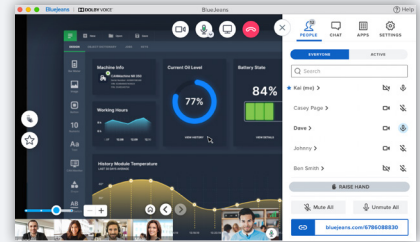

Organize layout by name, raised hand status, or meeting participation.

ENHANCED USABILITY

Participant Status

Allow meeting participants to provide status updates to easily share their availability.

Hard Mute

Accessibility Updates

Color contrasts and new icons have been added to ensure improved accessibility.

Zoom In-or-Out

Use quick-access buttons to zoom in or out to better see content that is being presented.