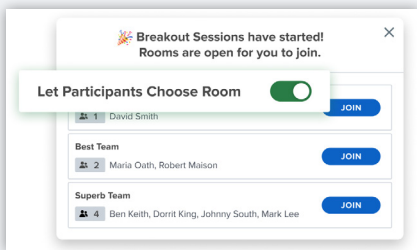

Annotate

Share your screen and “write” on it, highlighting the items you want to point out.

Collab Board

Utilize a digital canvas in-and-out of your meetings to unleash creativity.

Emoji Reactions

Boost non-verbal participation with easy-to-use meeting emojis.

Polling

Launch multiple choice poll questions to capture attendee feedback.

File Sharing

Share files in your meeting utilizing the chat box. Up to 25 MB in size.

INCREASED PRODUCTIVITY

Breakout Rooms

Collaborate in smaller groups within a meeting to facilitate better discussion.