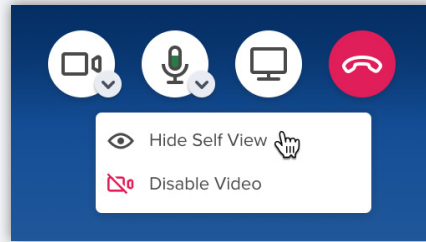

Organize layout by name, raised hand status, or meeting participation.

ENHANCED USABILITY

Participant Status

Allow meeting participants to provide status updates to easily share their availability.

Hard Mute

Hosts now have the ability to prevent attendees from unmuting their audio and video for more meeting control.

Hide Self-View

You can now hide your self-view, but still allow your video to be shared, to avoid seeing yourself on camera.