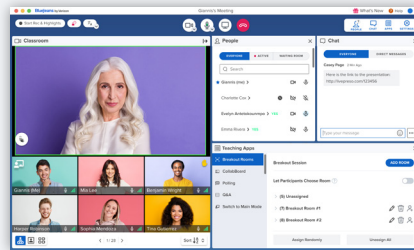

Annotate

Share your screen and “write” on it, highlighting the items you want to point out.

Collab Board

Utilize a digital canvas in-and-out of your meetings to unleash creativity.

Emoji Reactions

Boost non-verbal participation with easy-to-use meeting emojis.

Polling

Launch multiple choice poll questions to capture attendee feedback.

File Sharing

Share files in your meeting utilizing the chat box. Up to 25 MB in size.

INCREASED PRODUCTIVITY

Breakout Rooms

Collaborate in smaller groups within a meeting to facilitate better discussion.

Binge Meetings

Enable on-screen notifications that provide one-click access to your next meeting.

Corporate Learning & Training

Consolidate all teaching tools into a single pane of glass.

Dolby Dynamic Noise Reduction

Organize layout by name, raised hand status, or meeting participation.

ENHANCED USABILITY

Participant Status

Allow meeting participants to provide status updates to easily share their availability.

Hard Mute