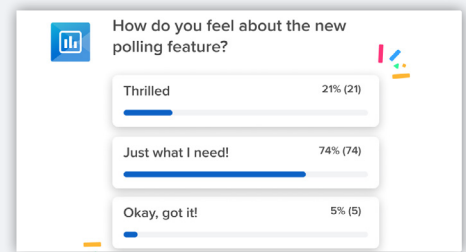

Annotate

Share your screen and “write” on it, highlighting the items you want to point out.

Collab Board

Utilize a digital canvas in-and-out of your meetings to unleash creativity.

Emoji Reactions

Boost non-verbal participation with easy-to-use meeting emojis.

Polling

Launch multiple choice poll questions to capture attendee feedback.

File Sharing

Share files in your meeting utilizing the chat box. Up to 25 MB in size.

INCREASED PRODUCTIVITY

Breakout Rooms

Collaborate in smaller groups within a meeting to facilitate better discussion.